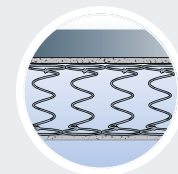

ULTRACARE

Antimicrobial mattress fabric protection which keeps you safe from the development of:

- Fungi and mould
- Bacteria and bad odours
- Allergens

EDGE SUPPORT

Reinforces the mattress edge and increases your sleeping area by preventing the edges from sagging.

COMFORT LAYERS

Layers of long-lasting foam and fibres, chosen for their strength and durability ensures a comfortable sleep surface for a great night's sleep

INSULATOR PAD

Superior insulator pad eliminates spring feel and comfort layers from shifting for lasting, consistent comfort.