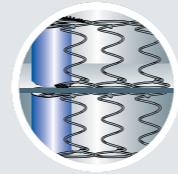

DUAL BONNELL SPRING UNIT

The best of both! Mini Bonnell Spring System initially compresses, but then gets firmer the more it is compressed, resulting in a 'soft but firm' bed. Bonnell Spring System provides you with long lasting, even support.

ULTRACARE

Antimicrobial mattress fabric protection which keeps you safe from the development of:

- Fungi and mould
- Bacteria and bad odours
- Allergens

DUAL EDGE SUPPORT

Placed around both the spring systems it reinforces the mattress edge and increases your sleeping area by preventing the edges from sagging.