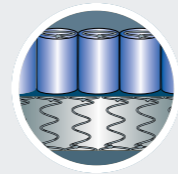

CLASSIC
TERRACE
PILLOW TOP
{ COMFICOIL }

MEDIUM COMFORT PILLOW TOP

Carefully selected medium density comfort layers and fibres designed to provide you with the perfect comfort feel - not too soft, not too firm!

DUAL BONNELL SPRING UNIT

The best of both! Mini Bonnell Spring System initially compresses, but then gets firmer the more it is compressed, resulting in a 'soft but firm' bed. Bonnell Spring System provides you with long lasting, even support.

ULTRACARE

Antimicrobial mattress fabric protection which keeps you safe from the development of:

- Fungi and mould
- Bacteria and bad odours
- Allergens

DUAL EDGE SUPPORT

Placed around both the spring systems it reinforces the mattress edge and increases your sleeping area by preventing the edges from sagging.