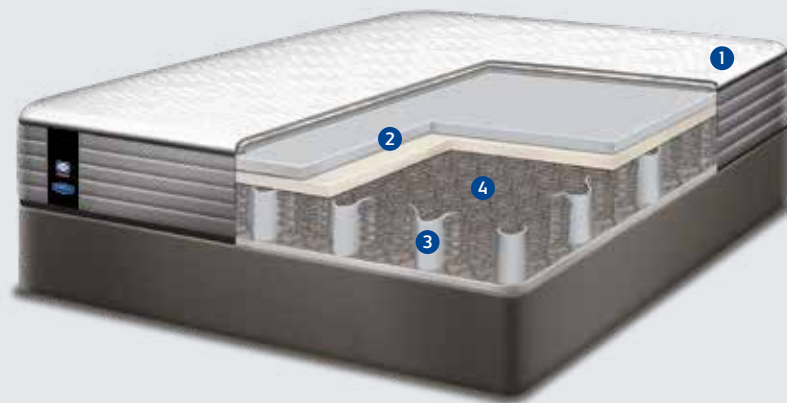

with exclusive

Delmont Tight Top

1
ALLERGEN PROTECT™
Protects the mattress from common allergens, such as dust mites, helping it stay fresh and healthy.

2
PRESSURE RELIEVING FOAMS
StayTrue™ comfort layers make up the foundation of your mattress comfort fillings to support your body with the different comforts.

3
DURAFLEX™ REINFORCED EDGE SUPPORT
High density foam border inserts, supports the edge of the spring system, provides a firm seating edge and increases sleeping area.

4
EXCLUSIVE OFFSET SPRING SYSTEM
works with a hinging action to deliver correct back support with no roll-together.