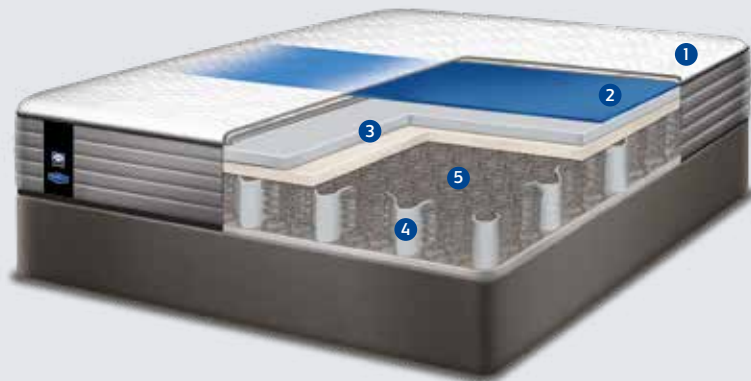

## Hamley Tight Top

1

### ZONE SUPPORT

**High density foam centre** provides power-packed body support in the centre third of the mattress, reducing body impressions and providing additional support to the lower back allowing muscles to relax and recover.

### DURAFLEX™ REINFORCED EDGE SUPPORT

High density foam border inserts, supports the edge of the spring system, provides a firm seating edge and increases sleeping area.

5