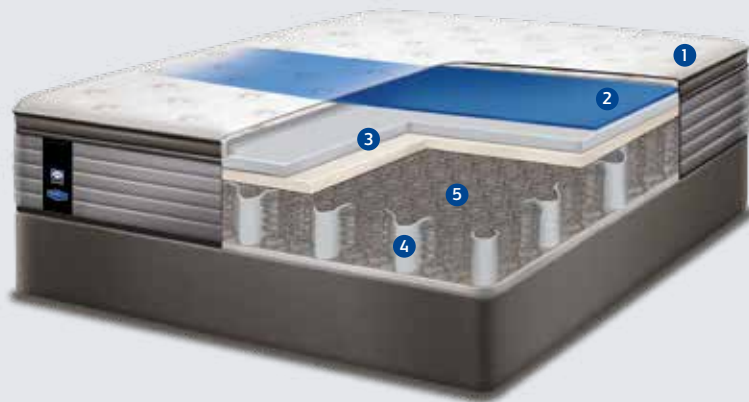

with exclusive

Tempo Pillow Top

1
ALLERGEN PROTECT™
Protects the mattress from common allergens, such as dust mites, helping it stay fresh and healthy.

2
ZONE SUPPORT
High density foam centre provides power-packed body support in the centre third of the mattress, reducing body impressions and providing additional support to the lower back allowing muscles to relax and recover.

3
PRESSURE RELIEVING FOAMS
StayTrue™ comfort layers make up the foundation of your mattress comfort fillings to support your body with the different comforts.

4
DURAFLEX™ REINFORCED EDGE SUPPORT
High density foam border inserts, supports the edge of the spring system, provides a firm seating edge and increases sleeping area.

5
EXCLUSIVE DOUBLE OFFSET SPRING SYSTEM
works with a hinging action to deliver correct back support with no roll-together. Originally designed by doctors.